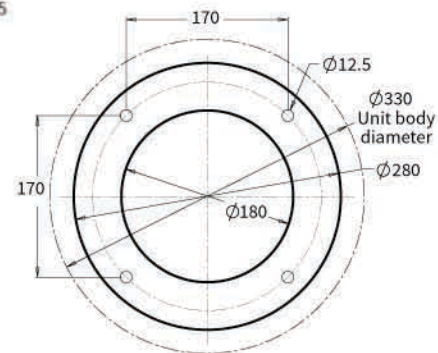

Wheelchair unit height and radial location optional  
 Max height 760 for 800 unit  
 Max height 660 for 700 unit

Hole positions in base mounting plate

Install Dog Bowl at the bottom of the aquaBUBBLER

Install Dog Bowl at the bottom of the aquaBUBBLER