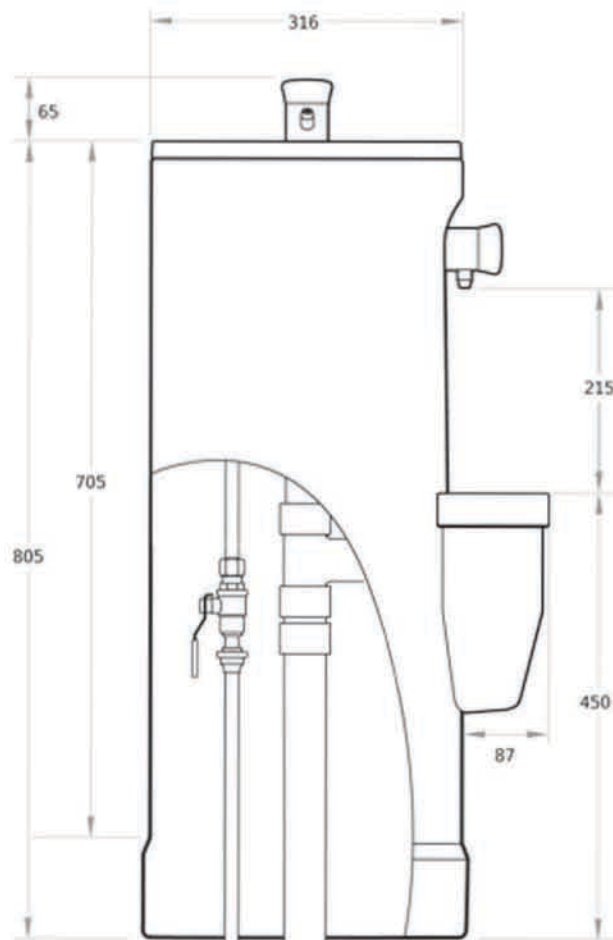

Plumbing connection above ground

15mm water pipe 40mm waste pipe

Plumbing connection under ground

Hole positions in base mounting plate

Classic aquaBUBBLER  
Product Code: AB127 or AB128

**aquaBUBBLER**  
Drinking Fountains