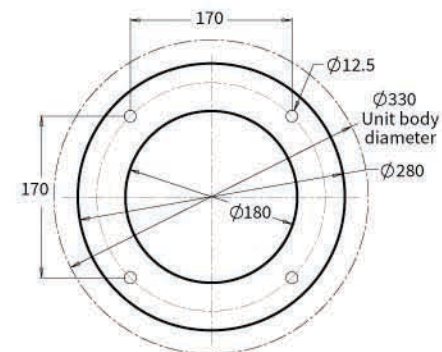

Plumbing connection above ground

15mm water pipe 40mm waste pipe

Plumbing connection under ground

Hole positions in base mounting plate

Classic aquaBUBBLER  
Product Code: AB127 or AB128

**aquaBUBBLER**  
Drinking Fountains